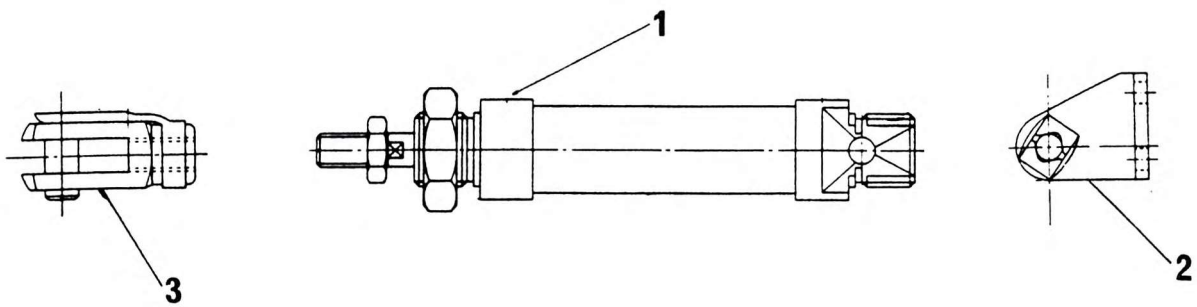

DOUBLE ACTING CYLINDER

NO.	PART NO	QTY.	DESCRIPTION	NO.	PART NO	QTY.	DESCRIPTION
-	7-372-990322	1	Complete Assembly				
1	9-372-102469	1	Double Acting Cylinder Bore Size 25, Stroke 40mm.				
2	9-372-102470	1	Hinge				
3	9-372-102471	1	Clevis				